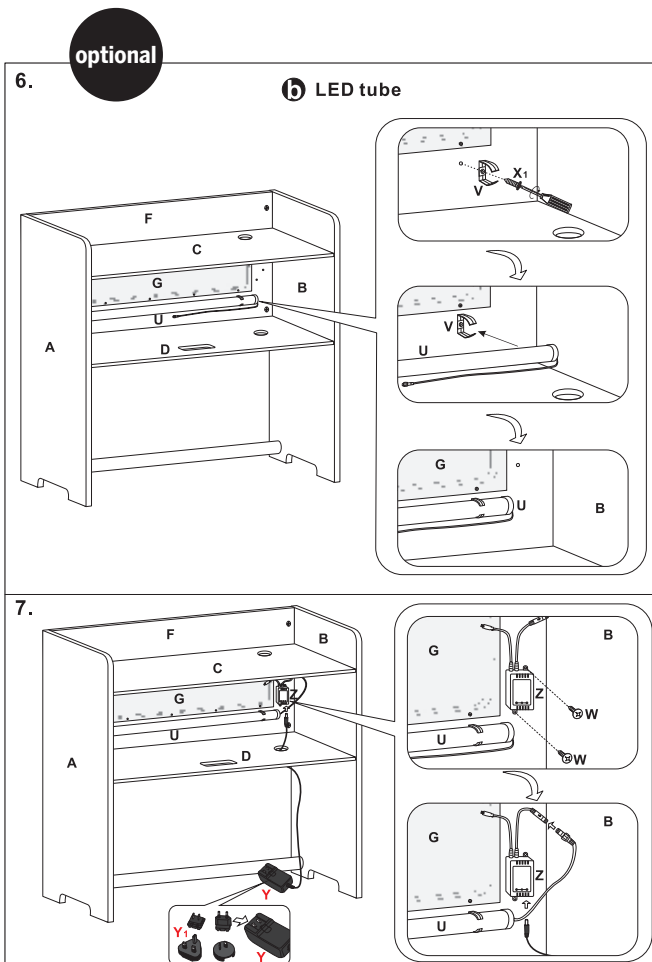

Usage conforme

Le produit est une table de travail pour musiciens ou producteurs et offre espace pour équipement et accessoires.

Bauteile

Components

Éléments constitutifs

 A x 1	 B x 1	 C x 1	 D x 1	 E x 1	 F x 1	 G x 1	 H x 2	 I x 18	 J x 16
							 K x 16	 L x 16	 M x 2

a LED strip optional

N x 1

 O x 5	 P x 12	 spare part x 4
---	--	---

 Q x 1	 R x 1	 S x 1	 T x 1
---	---	---	---

The lithium battery (#CR2025) of wireless remote is not available. Please purchase this by yourself.

b LED tube optional

U x 1

 V x 2	 W x 2	 16mm X x 2	 14mm Y x 2
---	---	---	---

 Y x 1	 Y₁ x 1	 Z x 1	 Z₁ x 1
---	--	---	---

The lithium battery (#CR2025) of wireless remote is not available. Please purchase this by yourself.