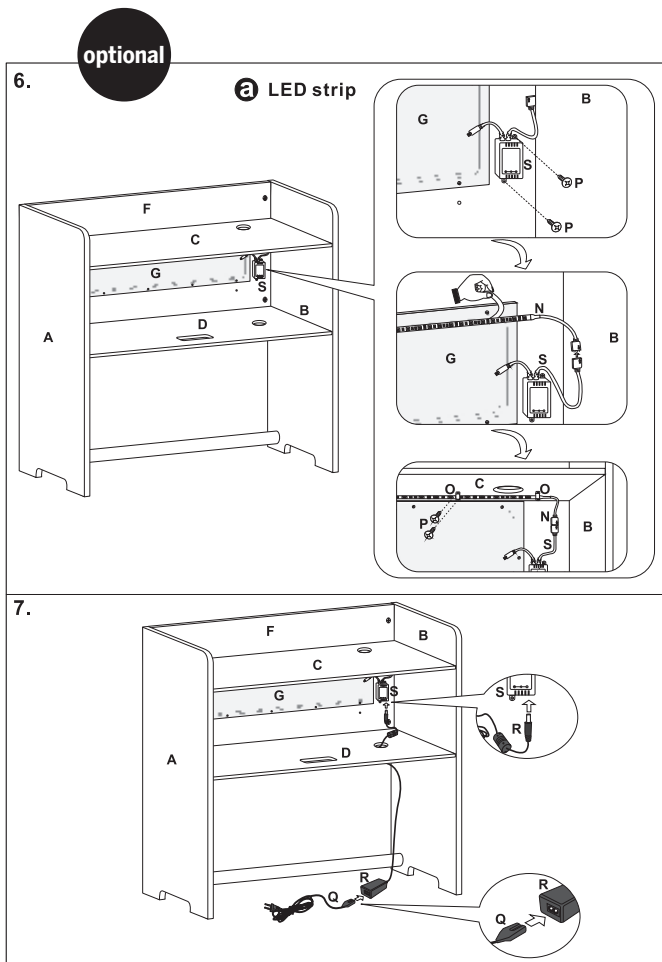

Usage conforme

Le produit est une table de travail pour musiciens ou producteurs et offre espace pour équipement et accessoires.

Bauteile

Components

Éléments constitutifs

 A x 1	 B x 1	 C x 1	 D x 1	 E x 1	 F x 1	 G x 1	 H x 2	 I x 18	 J x 16
							 K x 16	 L x 16	 M x 2

a LED strip optional

N x 1

 O x 5	 P x 12	 spare part x 4
---	--	---

 Q x 1	 R x 1	 S x 1	 T x 1
---	---	---	---

The lithium battery (#CR2025) of wireless remote is not available. Please purchase this by yourself.

b LED tube optional

U x 1

 V x 2	 W x 2	 16mm X x 2	 14mm Y x 2
---	---	---	---

 Y x 1	 Y₁ x 1	 Z x 1	 Z₁ x 1
---	--	---	---

The lithium battery (#CR2025) of wireless remote is not available. Please purchase this by yourself.